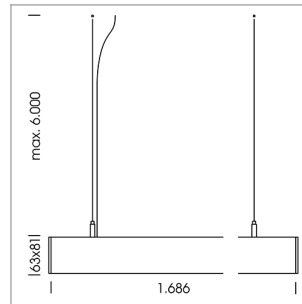

beledi XS

Article number: 70630109

LIGHT TECHNOLOGY

LED	SMD linear
Light colour	830
Luminous flux	6000 lm
System power	40.5 W
Luminaire Efficiency	148 lm/W
Reflector	BatWing
Beam angle	2 x 20°

LUMINAIRE

Weight	3.2 kg
Protection rating . class	IP 40 . I
Luminaire colour	white

OPTIONAL

Mounting Accessories

Light band with LED, rated life of the LED L80/B50 > 50000 h, colour rendering index CRI > 80, reflector with double asymmetrical light distribution pattern, lens optics made of PMMA, luminaire insert sheet steel, powder-coated, white