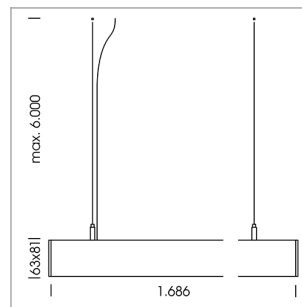

beledi XS

Article number: 70630411

LIGHT TECHNOLOGY

LED	SMD linear
Light colour	830
Luminous flux	9000 lm
System power	66.5 W
Luminaire Efficiency	135 lm/W
Reflector	BatWing
Beam angle	2 x 20°

LUMINAIRE

Weight	3.2 kg
Protection rating . class	IP 40 . I
Luminaire colour	silver

OPTIONAL

Mounting Accessories

Light band with LED, rated life of the LED L80/B50 > 50000 h, colour rendering index CRI > 80, reflector with double asymmetrical light distribution pattern, lens optics made of PMMA, luminaire insert sheet steel, powder-coated, silver