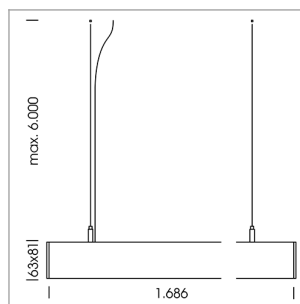

beledi XS

Article number: 70630421

LIGHT TECHNOLOGY

LED	SMD linear
Light colour	830
Luminous flux	6000 lm
System power	40.5 W
Luminaire Efficiency	148 lm/W
Reflector	BatWing
Beam angle	2 x 20°

LUMINAIRE

Weight	3.2 kg
Protection rating . class	IP 40 . I
Luminaire colour	silver

OPTIONAL

Mounting Accessories

Light band with LED, rated life of the LED L80/B50 > 50000 h, colour rendering index CRI > 80, reflector with double asymmetrical light distribution pattern, lens optics made of PMMA, luminaire insert sheet steel, powder-coated, silver