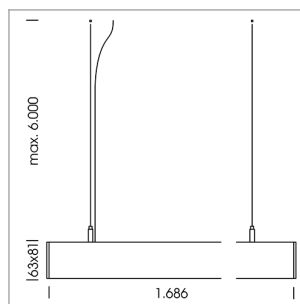

beledi XS

Article number: 70630811

LIGHT TECHNOLOGY

LED	SMD linear
Light colour	840
Luminous flux	9000 lm
System power	63 W
Luminaire Efficiency	143 lm/W
Reflector	BatWing
Beam angle	2 x 20°

LUMINAIRE

Weight	3.2 kg
Protection rating . class	IP 40 . I
Luminaire colour	black

OPTIONAL

Mounting Accessories

Light band with LED, rated life of the LED L80/B50 > 50000 h, colour rendering index CRI > 80, reflector with double asymmetrical light distribution pattern, lens optics made of PMMA, luminaire insert sheet steel, powder-coated, black

driver unit: 220-240 V~ / 50-60 Hz, max. 24 luminaires per circuit (B16A fuse)

Note: All data are typical values. System features may change with product improvements due to technical advances. Errors excepted.