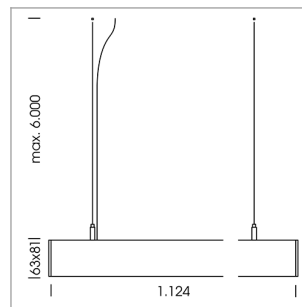

beledi XS

Article number: 70630816

LIGHT TECHNOLOGY

LED	SMD linear
Light colour	840
Luminous flux	6000 lm
System power	42 W
Luminaire Efficiency	143 lm/W
Reflector	BatWing
Beam angle	2 x 20°

LUMINAIRE

Weight	3.2 kg
Protection rating . class	IP 40 . I
Luminaire colour	black

OPTIONAL

Mounting Accessories

Light band with LED, rated life of the LED L80/B50 > 50000 h, colour rendering index CRI > 80, reflector with double asymmetrical light distribution pattern, lens optics made of PMMA, luminaire insert sheet steel, powder-coated, black