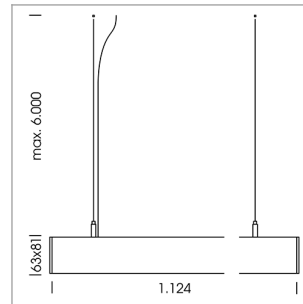

beledi XS

Article number: 70630817

LIGHT TECHNOLOGY

LED	SMD linear
Light colour	840
Luminous flux	6000 lm
System power	42 W
Luminaire Efficiency	143 lm/W
Reflector	BatWing
Beam angle	2 x 20°

LUMINAIRE

Weight	3.2 kg
Protection rating . class	IP 40 . I
Luminaire colour	black

OPTIONAL

Mounting Accessories

Light band with LED, rated life of the LED L80/B50 > 50000 h, colour rendering index CRI > 80, reflector with double asymmetrical light distribution pattern, lens optics made of PMMA, luminaire insert sheet steel, powder-coated, black