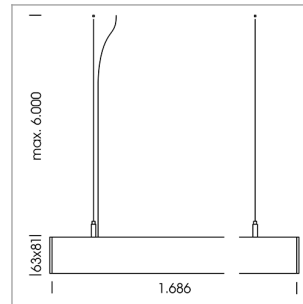

beledi XS

Article number: 70630818

LIGHT TECHNOLOGY

LED	SMD linear
Light colour	840
Luminous flux	4800 lm
System power	30 W
Luminaire Efficiency	160 lm/W
Reflector	BatWing
Beam angle	2 x 20°

LUMINAIRE

Weight	3.2 kg
Protection rating . class	IP 40 . I
Luminaire colour	black

OPTIONAL

Mounting Accessories

Light band with LED, rated life of the LED L80/B50 > 50000 h, colour rendering index CRI > 80, reflector with double asymmetrical light distribution pattern, lens optics made of PMMA, luminaire insert sheet steel, powder-coated, black