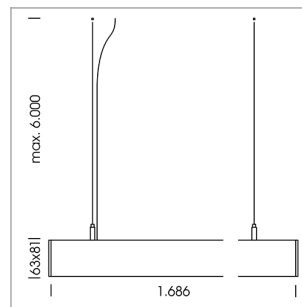

beledi XS

Article number: 70630821

LIGHT TECHNOLOGY

LED	SMD linear
Light colour	840
Luminous flux	6000 lm
System power	38.5 W
Luminaire Efficiency	156 lm/W
Reflector	BatWing
Beam angle	2 x 20°

LUMINAIRE

Weight	3.2 kg
Protection rating . class	IP 40 . I
Luminaire colour	black

OPTIONAL

Mounting Accessories

Light band with LED, rated life of the LED L80/B50 > 50000 h, colour rendering index CRI > 80, reflector with double asymmetrical light distribution pattern, lens optics made of PMMA, luminaire insert sheet steel, powder-coated, black