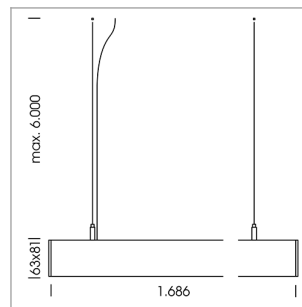

beledi XS

Article number: 70630822

LIGHT TECHNOLOGY

LED	SMD linear
Light colour	840
Luminous flux	9000 lm
System power	63 W
Luminaire Efficiency	143 lm/W
Reflector	BatWing
Beam angle	2 x 20°

LUMINAIRE

Weight	3.2 kg
Protection rating . class	IP 40 . I
Luminaire colour	black

OPTIONAL

Mounting Accessories

driver unit: 220-240 V~ / 50-60 Hz, max. 24 luminaires per circuit (B16A fuse)

Note: All data are typical values. System features may change with product improvements due to technical advances. Errors excepted.