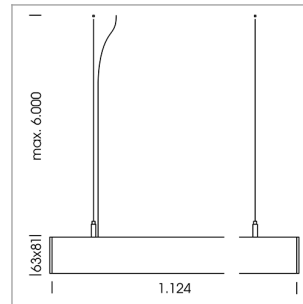

beledi XS

Article number: 70650105

LIGHT TECHNOLOGY

LED	SMD linear
Light colour	830
Luminous flux	6000 lm
System power	49 W
Luminaire Efficiency	122 lm/W
Reflector	Half BatWing
Beam angle	30°

LUMINAIRE

Weight	3.2 kg
Protection rating . class	IP 40 . I
Luminaire colour	white

OPTIONAL

Mounting Accessories

Light band with LED, rated life of the LED L80/B50 > 50000 h, colour rendering index CRI > 80, reflector with homogeneous light distribution pattern, lens optics made of PMMA, luminaire insert sheet steel, powder-coated, white