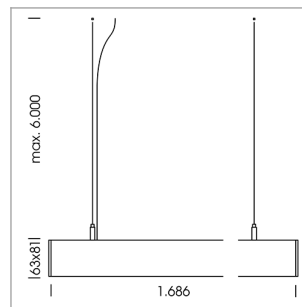

beledi XS

Article number: 70650108

LIGHT TECHNOLOGY

LED	SMD linear
Light colour	830
Luminous flux	6000 lm
System power	44.5 W
Luminaire Efficiency	135 lm/W
Reflector	Half BatWing
Beam angle	30°

LUMINAIRE

Weight	3.2 kg
Protection rating . class	IP 40 . I
Luminaire colour	white

OPTIONAL

Mounting Accessories

Light band with LED, rated life of the LED L80/B50 > 50000 h, colour rendering index CRI > 80, reflector with homogeneous light distribution pattern, lens optics made of PMMA, luminaire insert sheet steel, powder-coated, white