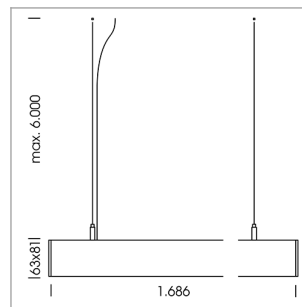

beledi XS

Article number: 70650110

LIGHT TECHNOLOGY

LED	SMD linear
Light colour	830
Luminous flux	9000 lm
System power	73.5 W
Luminaire Efficiency	122 lm/W
Reflector	Half BatWing
Beam angle	30°

LUMINAIRE

Weight	3.2 kg
Protection rating . class	IP 40 . I
Luminaire colour	white

OPTIONAL

Mounting Accessories

Light band with LED, rated life of the LED L80/B50 > 50000 h, colour rendering index CRI > 80, reflector with homogeneous light distribution pattern, lens optics made of PMMA, luminaire insert sheet steel, powder-coated, white

driver unit: 220-240 V~ / 50-60 Hz, max. 24 luminaires per circuit (B16A fuse)

Note: All data are typical values. System features may change with product improvements due to technical advances. Errors excepted.