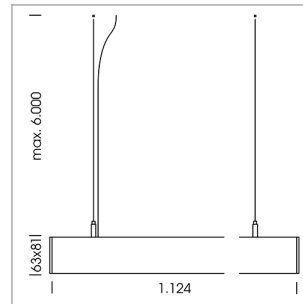

beledi XS

Article number: 70650201

LIGHT TECHNOLOGY

LED	SMD linear
Light colour	840
Luminous flux	3200 lm
System power	22.5 W
Luminaire Efficiency	142 lm/W
Reflector	Half BatWing
Beam angle	30°

LUMINAIRE

Weight	3.2 kg
Protection rating . class	IP 40 . I
Luminaire colour	white

OPTIONAL

Mounting Accessories

Light band with LED, rated life of the LED L80/B50 > 50000 h, colour rendering index CRI > 80, reflector with homogeneous light distribution pattern, lens optics made of PMMA, luminaire insert sheet steel, powder-coated, white