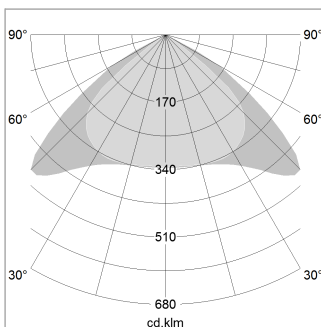

### LIGHT TECHNOLOGY

LED	SMD linear
Light colour	830
Luminous flux	6000 lm
System power	40.5 W
Luminaire Efficiency	148 lm/W
Reflector	Xtra WideBeam

### LUMINAIRE

Weight	3.2 kg
Protection rating . class	IP 40 . I
Luminaire colour	white

1.0 m	2.94 2.48	1942.0
2.0 m	5.88 4.96	485.0
3.0 m	8.82 7.44	216.0
4.0 m	11.76 9.92	121.0
5.0 m	14.70 12.40	78.0
	Ø (m)	E0(0°)(lx)