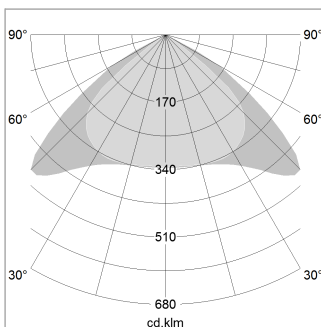

beledi XS

Article number: 70660114

LIGHT TECHNOLOGY

LED	SMD linear
Light colour	830
Luminous flux	4000 lm
System power	27 W
Luminaire Efficiency	148 lm/W
Reflector	Xtra WideBeam

LUMINAIRE

Weight	3.2 kg
Protection rating . class	IP 40 . I
Luminaire colour	white

OPTIONAL

Mounting Accessories

Light band with LED, rated life of the LED L80/B50 > 50000 h, colour rendering index CRI > 80, reflector with homogeneous light distribution pattern, lens optics made of PMMA, luminaire insert sheet steel, powder-coated, white

Ø (m)	E0(0°)(lx)
1.0 m	2.94 2.48 1295.0
2.0 m	5.88 4.96 324.0
3.0 m	8.82 7.44 144.0
4.0 m	11.76 9.92 81.0
5.0 m	14.70 12.40 52.0