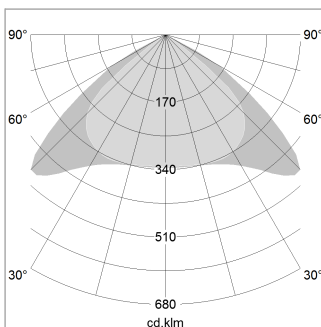

beledi XS

Article number: 70660115

LIGHT TECHNOLOGY

LED	SMD linear
Light colour	830
Luminous flux	4000 lm
System power	27 W
Luminaire Efficiency	148 lm/W
Reflector	Xtra WideBeam

LUMINAIRE

Weight	3.2 kg
Protection rating . class	IP 40 . I
Luminaire colour	white

OPTIONAL

Mounting Accessories

Light band with LED, rated life of the LED L80/B50 > 50000 h, colour rendering index CRI > 80, reflector with homogeneous light distribution pattern, lens optics made of PMMA, luminaire insert sheet steel, powder-coated, white

1.0 m	2.94 2.48	1295.0
2.0 m	5.88 4.96	324.0
3.0 m	8.82 7.44	144.0
4.0 m	11.76 9.92	81.0
5.0 m	14.70 12.40	52.0
	Ø (m)	E0(0°)(lx)