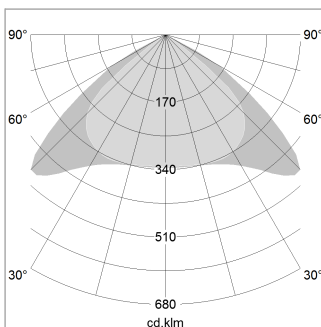

beledi XS

Article number: 70660116

LIGHT TECHNOLOGY

LED	SMD linear
Light colour	830
Luminous flux	6000 lm
System power	44.5 W
Luminaire Efficiency	135 lm/W
Reflector	Xtra WideBeam

LUMINAIRE

Weight	3.2 kg
Protection rating . class	IP 40 . I
Luminaire colour	white

OPTIONAL

Mounting Accessories

Light band with LED, rated life of the LED L80/B50 > 50000 h, colour rendering index CRI > 80, reflector with homogeneous light distribution pattern, lens optics made of PMMA, luminaire insert sheet steel, powder-coated, white

1.0 m	2.94 2.48	1942.0
2.0 m	5.88 4.96	485.0
3.0 m	8.82 7.44	216.0
4.0 m	11.76 9.92	121.0
5.0 m	14.70 12.40	78.0
	Ø (m)	E0(0°)(lx)