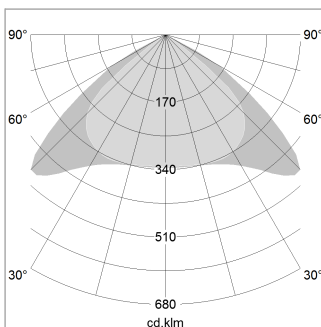

beledi XS

Article number: 70660117

LIGHT TECHNOLOGY

LED	SMD linear
Light colour	830
Luminous flux	6000 lm
System power	44.5 W
Luminaire Efficiency	135 lm/W
Reflector	Xtra WideBeam

LUMINAIRE

Weight	3.2 kg
Protection rating . class	IP 40 . I
Luminaire colour	white

OPTIONAL

Mounting Accessories

Light band with LED, rated life of the LED L80/B50 > 50000 h, colour rendering index CRI > 80, reflector with homogeneous light distribution pattern, lens optics made of PMMA, luminaire insert sheet steel, powder-coated, white

1.0 m	2.94 2.48	1942.0
2.0 m	5.88 4.96	485.0
3.0 m	8.82 7.44	216.0
4.0 m	11.76 9.92	121.0
5.0 m	14.70 12.40	78.0
	Ø (m)	E0(0°)(lx)