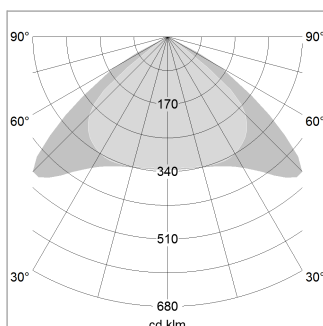

beledi XS

Article number: 70660120

LIGHT TECHNOLOGY

LED	SMD linear
Light colour	830
Luminous flux	6000 lm
System power	40.5 W
Luminaire Efficiency	148 lm/W
Reflector	Xtra WideBeam

LUMINAIRE

Weight	3.2 kg
Protection rating . class	IP 40 . I
Luminaire colour	white

OPTIONAL

Mounting Accessories

Light band with LED, rated life of the LED L80/B50 > 50000 h, colour rendering index CRI > 80, reflector with homogeneous light distribution pattern, lens optics made of PMMA, luminaire insert sheet steel, powder-coated, white

1.0 m	2.94 2.48	1942.0
2.0 m	5.88 4.96	485.0
3.0 m	8.82 7.44	216.0
4.0 m	11.76 9.92	121.0
5.0 m	14.70 12.40	78.0
Ø (m)		E0(0°)(lx)