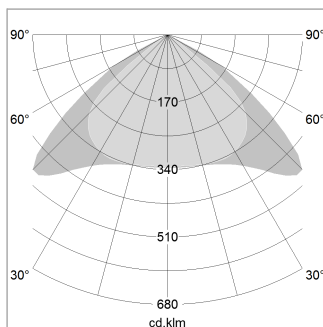

beledi XS

Article number: 70660121

LIGHT TECHNOLOGY

LED	SMD linear
Light colour	830
Luminous flux	6000 lm
System power	40.5 W
Luminaire Efficiency	148 lm/W
Reflector	Xtra WideBeam

LUMINAIRE

Weight	3.2 kg
Protection rating . class	IP 40 . I
Luminaire colour	white

OPTIONAL

Mounting Accessories

Light band with LED, rated life of the LED L80/B50 > 50000 h, colour rendering index CRI > 80, reflector with homogeneous light distribution pattern, lens optics made of PMMA, luminaire insert sheet steel, powder-coated, white

1.0 m	2.94 2.48	1942.0
2.0 m	5.88 4.96	485.0
3.0 m	8.82 7.44	216.0
4.0 m	11.76 9.92	121.0
5.0 m	14.70 12.40	78.0
	Ø (m)	E0(0°)(lx)