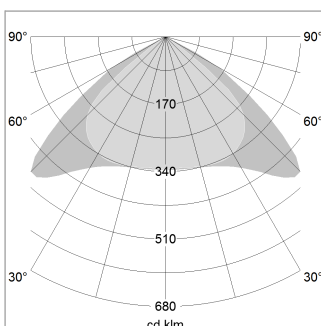

beledi XS

Article number: 70660122

LIGHT TECHNOLOGY

LED	SMD linear
Light colour	830
Luminous flux	9000 lm
System power	66.5 W
Luminaire Efficiency	135 lm/W
Reflector	Xtra WideBeam

LUMINAIRE

Weight	3.2 kg
Protection rating . class	IP 40 . I
Luminaire colour	white

OPTIONAL

Mounting Accessories

Light band with LED, rated life of the LED L80/B50 > 50000 h, colour rendering index CRI > 80, reflector with homogeneous light distribution pattern, lens optics made of PMMA, luminaire insert sheet steel, powder-coated, white

Height (m)	Beam Diameter (m)	Beam Area (m²)	Beam Area (ft²)
1.0	2.94	2.48	2913.0
2.0	5.88	4.96	728.0
3.0	8.82	7.44	324.0
4.0	11.76	9.92	182.0
5.0	14.70	12.40	117.0

Ø (m) E0(0°)(lx)