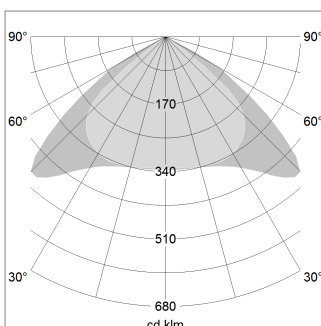

beledi XS

Article number: 70660123

LIGHT TECHNOLOGY

| | |
|----------------------|---------------|
| LED | SMD linear |
| Light colour | 830 |
| Luminous flux | 9000 lm |
| System power | 66.5 W |
| Luminaire Efficiency | 135 lm/W |
| Reflector | Xtra WideBeam |

LUMINAIRE

| | |
|---------------------------|-----------|
| Weight | 3.2 kg |
| Protection rating . class | IP 40 . I |
| Luminaire colour | white |

OPTIONAL

Mounting Accessories

Light band with LED, rated life of the LED L80/B50 > 50000 h, colour rendering index CRI > 80, reflector with homogeneous light distribution pattern, lens optics made of PMMA, luminaire insert sheet steel, powder-coated, white

| | | |
|-------|-------------|------------|
| 1.0 m | 2.94 2.48 | 2913.0 |
| 2.0 m | 5.88 4.96 | 728.0 |
| 3.0 m | 8.82 7.44 | 324.0 |
| 4.0 m | 11.76 9.92 | 182.0 |
| 5.0 m | 14.70 12.40 | 117.0 |
| | Ø (m) | E0(0°)(lx) |