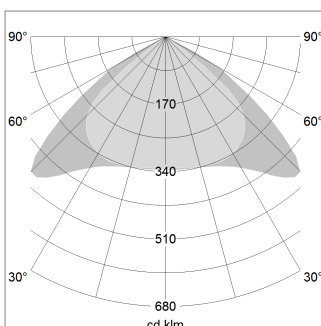

beledi XS

Article number: 70660201

LIGHT TECHNOLOGY

LED	SMD linear
Light colour	840
Luminous flux	3200 lm
System power	20 W
Luminaire Efficiency	160 lm/W
Reflector	Xtra WideBeam

LUMINAIRE

Weight	3.2 kg
Protection rating . class	IP 40 . I
Luminaire colour	white

OPTIONAL

Mounting Accessories

Light band with LED, rated life of the LED L80/B50 > 50000 h, colour rendering index CRI > 80, reflector with homogeneous light distribution pattern, lens optics made of PMMA, luminaire insert sheet steel, powder-coated, white

1.0 m	2.94 2.48	1036.0
2.0 m	5.88 4.96	259.0
3.0 m	8.82 7.44	115.0
4.0 m	11.76 9.92	65.0
5.0 m	14.70 12.40	41.0
	Ø (m)	E0(0°)(lx)