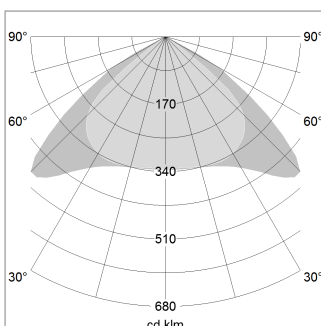

### LIGHT TECHNOLOGY

LED	SMD linear
Light colour	840
Luminous flux	4000 lm
System power	25.5 W
Luminaire Efficiency	157 lm/W
Reflector	Xtra WideBeam

### LUMINAIRE

Weight	3.2 kg
Protection rating . class	IP 40 . I
Luminaire colour	white

1.0 m	2.94 2.48	1295.0
2.0 m	5.88 4.96	324.0
3.0 m	8.82 7.44	144.0
4.0 m	11.76 9.92	81.0
5.0 m	14.70 12.40	52.0
Ø (m)		E0(0°)(lx)