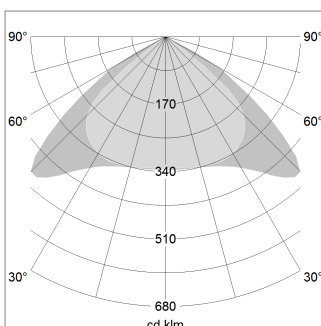

beledi XS

Article number: 70660203

LIGHT TECHNOLOGY

LED	SMD linear
Light colour	840
Luminous flux	4000 lm
System power	25.5 W
Luminaire Efficiency	157 lm/W
Reflector	Xtra WideBeam

LUMINAIRE

Weight	3.2 kg
Protection rating . class	IP 40 . I
Luminaire colour	white

OPTIONAL

Mounting Accessories

Light band with LED, rated life of the LED L80/B50 > 50000 h, colour rendering index CRI > 80, reflector with homogeneous light distribution pattern, lens optics made of PMMA, luminaire insert sheet steel, powder-coated, white

1.0 m	2.94 2.48	1295.0
2.0 m	5.88 4.96	324.0
3.0 m	8.82 7.44	144.0
4.0 m	11.76 9.92	81.0
5.0 m	14.70 12.40	52.0
	Ø (m)	E0(0°)(lx)