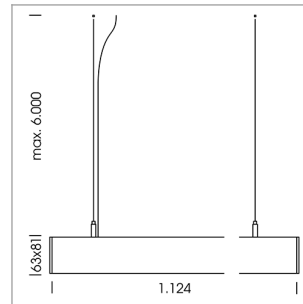

beledi XS

Article number: 70660205

LIGHT TECHNOLOGY

LED	SMD linear
Light colour	840
Luminous flux	6000 lm
System power	42 W
Luminaire Efficiency	143 lm/W
Reflector	Xtra WideBeam

LUMINAIRE

Weight	3.2 kg
Protection rating . class	IP 40 . I
Luminaire colour	white

OPTIONAL

Mounting Accessories

Light band with LED, rated life of the LED L80/B50 > 50000 h, colour rendering index CRI > 80, reflector with homogeneous light distribution pattern, lens optics made of PMMA, luminaire insert sheet steel, powder-coated, white

1.0 m	2.94 2.48	1942.0
2.0 m	5.88 4.96	485.0
3.0 m	8.82 7.44	216.0
4.0 m	11.76 9.92	121.0
5.0 m	14.70 12.40	78.0
	Ø (m)	E0(0°)(lx)