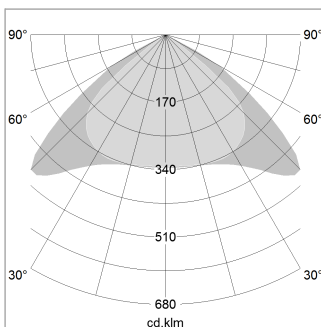

beledi XS

Article number: 70660205

LIGHT TECHNOLOGY

LED	SMD linear
Light colour	840
Luminous flux	6000 lm
System power	42 W
Luminaire Efficiency	143 lm/W
Reflector	Xtra WideBeam

LUMINAIRE

Weight	3.2 kg
Protection rating . class	IP 40 . I
Luminaire colour	white

OPTIONAL

Mounting Accessories

Light band with LED, rated life of the LED L80/B50 > 50000 h, colour rendering index CRI > 80, reflector with homogeneous light distribution pattern, lens optics made of PMMA, luminaire insert sheet steel, powder-coated, white

1.0 m	2.94 2.48	1942.0
2.0 m	5.88 4.96	485.0
3.0 m	8.82 7.44	216.0
4.0 m	11.76 9.92	121.0
5.0 m	14.70 12.40	78.0
	Ø (m)	E0(0°)(lx)