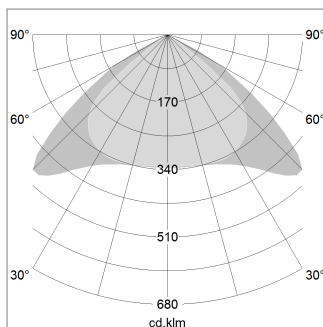

beledi XS

Article number: 70660206

LIGHT TECHNOLOGY

LED	SMD linear
Light colour	840
Luminous flux	4800 lm
System power	30 W
Luminaire Efficiency	160 lm/W
Reflector	Xtra WideBeam

LUMINAIRE

Weight	3.2 kg
Protection rating . class	IP 40 . I
Luminaire colour	white

OPTIONAL

Mounting Accessories

Light band with LED, rated life of the LED L80/B50 > 50000 h, colour rendering index CRI > 80, reflector with homogeneous light distribution pattern, lens optics made of PMMA, luminaire insert sheet steel, powder-coated, white

1.0 m	2.94 2.48	1554.0
2.0 m	5.88 4.96	388.0
3.0 m	8.82 7.44	173.0
4.0 m	11.76 9.92	97.0
5.0 m	14.70 12.40	62.0
Ø (m)		E0(0°)(lx)