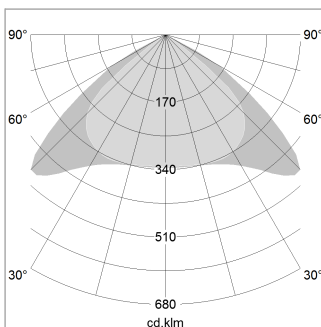

beledi XS

Article number: 70660207

LIGHT TECHNOLOGY

LED	SMD linear
Light colour	840
Luminous flux	4800 lm
System power	30 W
Luminaire Efficiency	160 lm/W
Reflector	Xtra WideBeam

LUMINAIRE

Weight	3.2 kg
Protection rating . class	IP 40 . I
Luminaire colour	white

OPTIONAL

Mounting Accessories

Light band with LED, rated life of the LED L80/B50 > 50000 h, colour rendering index CRI > 80, reflector with homogeneous light distribution pattern, lens optics made of PMMA, luminaire insert sheet steel, powder-coated, white

1.0 m	2.94 2.48	1554.0
2.0 m	5.88 4.96	388.0
3.0 m	8.82 7.44	173.0
4.0 m	11.76 9.92	97.0
5.0 m	14.70 12.40	62.0
	Ø (m)	E0(0°)(lx)