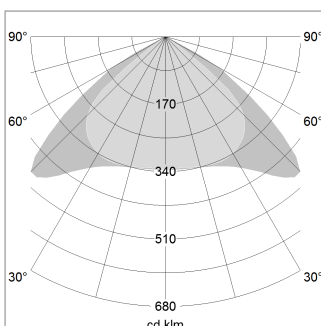

beledi XS

Article number: 70660208

LIGHT TECHNOLOGY

LED	SMD linear
Light colour	840
Luminous flux	6000 lm
System power	38.5 W
Luminaire Efficiency	156 lm/W
Reflector	Xtra WideBeam

LUMINAIRE

Weight	3.2 kg
Protection rating . class	IP 40 . I
Luminaire colour	white

OPTIONAL

Mounting Accessories

Light band with LED, rated life of the LED L80/B50 > 50000 h, colour rendering index CRI > 80, reflector with homogeneous light distribution pattern, lens optics made of PMMA, luminaire insert sheet steel, powder-coated, white

1.0 m	2.94 2.48	1942.0
2.0 m	5.88 4.96	485.0
3.0 m	8.82 7.44	216.0
4.0 m	11.76 9.92	121.0
5.0 m	14.70 12.40	78.0
Ø (m)		E0(0°)(lx)