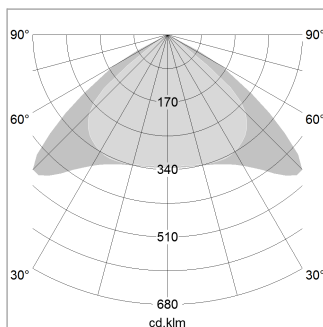

beledi XS

Article number: 70660209

LIGHT TECHNOLOGY

LED	SMD linear
Light colour	840
Luminous flux	6000 lm
System power	38.5 W
Luminaire Efficiency	156 lm/W
Reflector	Xtra WideBeam

LUMINAIRE

Weight	3.2 kg
Protection rating . class	IP 40 . I
Luminaire colour	white

OPTIONAL

Mounting Accessories

Light band with LED, rated life of the LED L80/B50 > 50000 h, colour rendering index CRI > 80, reflector with homogeneous light distribution pattern, lens optics made of PMMA, luminaire insert sheet steel, powder-coated, white

1.0 m	2.94 2.48	1942.0
2.0 m	5.88 4.96	485.0
3.0 m	8.82 7.44	216.0
4.0 m	11.76 9.92	121.0
5.0 m	14.70 12.40	78.0
	Ø (m)	E0(0°)(lx)