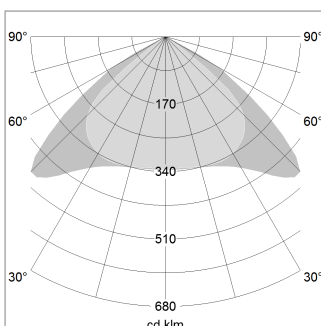

beledi XS

Article number: 70660210

LIGHT TECHNOLOGY

LED	SMD linear
Light colour	840
Luminous flux	9000 lm
System power	63 W
Luminaire Efficiency	143 lm/W
Reflector	Xtra WideBeam

LUMINAIRE

Weight	3.2 kg
Protection rating . class	IP 40 . I
Luminaire colour	white

OPTIONAL

Mounting Accessories

Light band with LED, rated life of the LED L80/B50 > 50000 h, colour rendering index CRI > 80, reflector with homogeneous light distribution pattern, lens optics made of PMMA, luminaire insert sheet steel, powder-coated, white

Length (m)	Beam Diameter (m)	Beam Area (m²)	Beam Area (ft²)
1.0	2.94	2.48	2913.0
2.0	5.88	4.96	728.0
3.0	8.82	7.44	324.0
4.0	11.76	9.92	182.0
5.0	14.70	12.40	117.0

Ø (m) E0(0°)(lx)