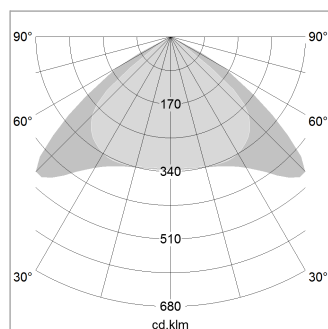

### LIGHT TECHNOLOGY

LED	SMD linear
Light colour	840
Luminous flux	3200 lm
System power	20 W
Luminaire Efficiency	160 lm/W
Reflector	Xtra WideBeam

### LUMINAIRE

Weight	3.2 kg
Protection rating . class	IP 40 . I
Luminaire colour	white

1.0 m	2.94 2.48	1036.0
2.0 m	5.88 4.96	259.0
3.0 m	8.82 7.44	115.0
4.0 m	11.76 9.92	65.0
5.0 m	14.70 12.40	41.0
	Ø (m)	E0(0°)(lx)