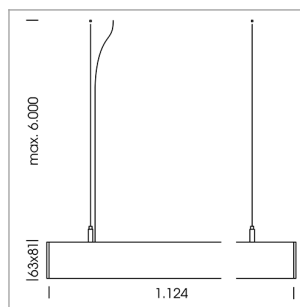

beledi XS

Article number: 70660213

LIGHT TECHNOLOGY

LED	SMD linear
Light colour	840
Luminous flux	3200 lm
System power	20 W
Luminaire Efficiency	160 lm/W
Reflector	Xtra WideBeam

LUMINAIRE

Weight	3.2 kg
Protection rating . class	IP 40 . I
Luminaire colour	white

OPTIONAL

Mounting Accessories

Light band with LED, rated life of the LED L80/B50 > 50000 h, colour rendering index CRI > 80, reflector with homogeneous light distribution pattern, lens optics made of PMMA, luminaire insert sheet steel, powder-coated, white

driver unit: 220-240 V~ / 50-60 Hz, max. 24 luminaires per circuit (B16A fuse)

Note: All data are typical values. System features may change with product improvements due to technical advances. Errors excepted.