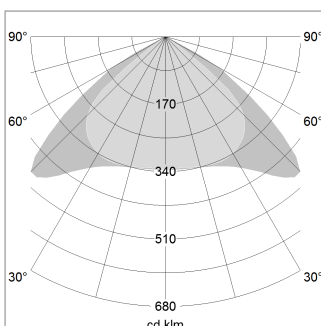

beledi XS

Article number: 70660214

LIGHT TECHNOLOGY

LED	SMD linear
Light colour	840
Luminous flux	4000 lm
System power	25.5 W
Luminaire Efficiency	157 lm/W
Reflector	Xtra WideBeam

LUMINAIRE

Weight	3.2 kg
Protection rating . class	IP 40 . I
Luminaire colour	white

OPTIONAL

Mounting Accessories

Light band with LED, rated life of the LED L80/B50 > 50000 h, colour rendering index CRI > 80, reflector with homogeneous light distribution pattern, lens optics made of PMMA, luminaire insert sheet steel, powder-coated, white

1.0 m	2.94 2.48	1295.0
2.0 m	5.88 4.96	324.0
3.0 m	8.82 7.44	144.0
4.0 m	11.76 9.92	81.0
5.0 m	14.70 12.40	52.0
Ø (m)		E0(0°)(lx)