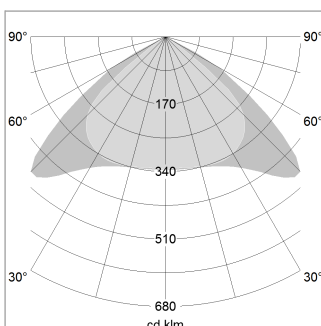

beledi XS

Article number: 70660215

LIGHT TECHNOLOGY

LED	SMD linear
Light colour	840
Luminous flux	4000 lm
System power	25.5 W
Luminaire Efficiency	157 lm/W
Reflector	Xtra WideBeam

LUMINAIRE

Weight	3.2 kg
Protection rating . class	IP 40 . I
Luminaire colour	white

OPTIONAL

Mounting Accessories

Light band with LED, rated life of the LED L80/B50 > 50000 h, colour rendering index CRI > 80, reflector with homogeneous light distribution pattern, lens optics made of PMMA, luminaire insert sheet steel, powder-coated, white

1.0 m	2.94 2.48	1295.0
2.0 m	5.88 4.96	324.0
3.0 m	8.82 7.44	144.0
4.0 m	11.76 9.92	81.0
5.0 m	14.70 12.40	52.0
	Ø (m)	E0(0°)(lx)