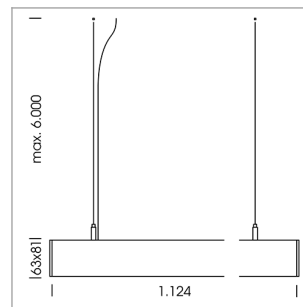

beledi XS

Article number: 70660215

LIGHT TECHNOLOGY

LED	SMD linear
Light colour	840
Luminous flux	4000 lm
System power	25.5 W
Luminaire Efficiency	157 lm/W
Reflector	Xtra WideBeam

LUMINAIRE

Weight	3.2 kg
Protection rating . class	IP 40 . I
Luminaire colour	white

OPTIONAL

Mounting Accessories

Light band with LED, rated life of the LED L80/B50 > 50000 h, colour rendering index CRI > 80, reflector with homogeneous light distribution pattern, lens optics made of PMMA, luminaire insert sheet steel, powder-coated, white

1.0 m	2.94 2.48	1295.0
2.0 m	5.88 4.96	324.0
3.0 m	8.82 7.44	144.0
4.0 m	11.76 9.92	81.0
5.0 m	14.70 12.40	52.0
	Ø (m)	E0(0°)(lx)