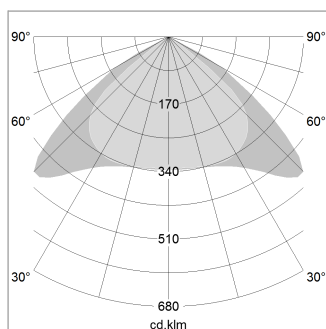

### LIGHT TECHNOLOGY

LED	SMD linear
Light colour	830
Luminous flux	6000 lm
System power	44.5 W
Luminaire Efficiency	135 lm/W
Reflector	Xtra WideBeam

### LUMINAIRE

Weight	3.2 kg
Protection rating . class	IP 40 . I
Luminaire colour	silver

1.0 m	2.94 2.48	1942.0
2.0 m	5.88 4.96	485.0
3.0 m	8.82 7.44	216.0
4.0 m	11.76 9.92	121.0
5.0 m	14.70 12.40	78.0
	Ø (m)	E0(0°)(lx)