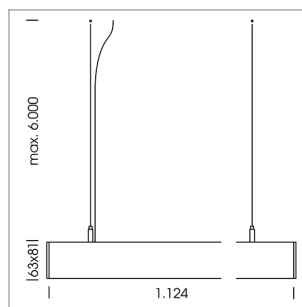

beledi XS

Article number: 70660405

LIGHT TECHNOLOGY

LED	SMD linear
Light colour	830
Luminous flux	6000 lm
System power	44.5 W
Luminaire Efficiency	135 lm/W
Reflector	Xtra WideBeam

LUMINAIRE

Weight	3.2 kg
Protection rating . class	IP 40 . I
Luminaire colour	silver

OPTIONAL

Mounting Accessories

Light band with LED, rated life of the LED L80/B50 > 50000 h, colour rendering index CRI > 80, reflector with homogeneous light distribution pattern, lens optics made of PMMA, luminaire insert sheet steel, powder-coated, silver

driver unit: 220-240 V~ / 50-60 Hz, max. 24 luminaires per circuit (B16A fuse)

Note: All data are typical values. System features may change with product improvements due to technical advances. Errors excepted.