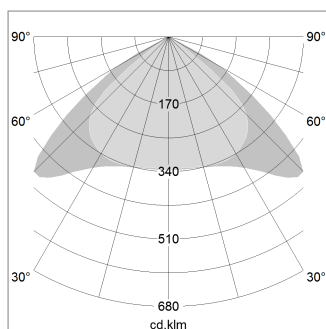

### LIGHT TECHNOLOGY

LED	SMD linear
Light colour	830
Luminous flux	6000 lm
System power	40.5 W
Luminaire Efficiency	148 lm/W
Reflector	Xtra WideBeam

### LUMINAIRE

Weight	3.2 kg
Protection rating . class	IP 40 . I
Luminaire colour	silver

Length (m)	Beam Diameter (m)	Beam Area (m²)	Illuminance (lx)
1.0	2.94	2.48	1942.0
2.0	5.88	4.96	485.0
3.0	8.82	7.44	216.0
4.0	11.76	9.92	121.0
5.0	14.70	12.40	78.0

Ø (m) E0(0°)(lx)