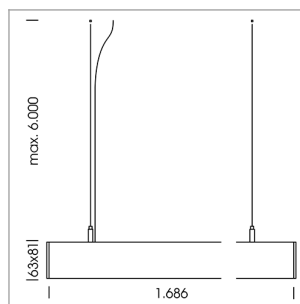

beledi XS

Article number: 70660409

LIGHT TECHNOLOGY

LED	SMD linear
Light colour	830
Luminous flux	6000 lm
System power	40.5 W
Luminaire Efficiency	148 lm/W
Reflector	Xtra WideBeam

LUMINAIRE

Weight	3.2 kg
Protection rating . class	IP 40 . I
Luminaire colour	silver

OPTIONAL

Mounting Accessories

Light band with LED, rated life of the LED L80/B50 > 50000 h, colour rendering index CRI > 80, reflector with homogeneous light distribution pattern, lens optics made of PMMA, luminaire insert sheet steel, powder-coated, silver

driver unit: 220-240 V~ / 50-60 Hz, max. 24 luminaires per circuit (B16A fuse)

Note: All data are typical values. System features may change with product improvements due to technical advances. Errors excepted.