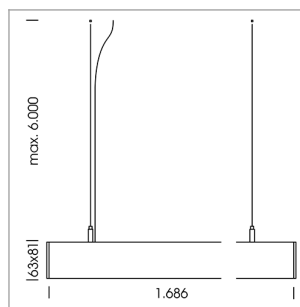

beledi XS

Article number: 70660410

LIGHT TECHNOLOGY

LED	SMD linear
Light colour	830
Luminous flux	9000 lm
System power	66.5 W
Luminaire Efficiency	135 lm/W
Reflector	Xtra WideBeam

LUMINAIRE

Weight	3.2 kg
Protection rating . class	IP 40 . I
Luminaire colour	silver

OPTIONAL

Mounting Accessories

Light band with LED, rated life of the LED L80/B50 > 50000 h, colour rendering index CRI > 80, reflector with homogeneous light distribution pattern, lens optics made of PMMA, luminaire insert sheet steel, powder-coated, silver

Ø (m)	E0(0°)(lx)
1.0 m	2.94 2.48 2913.0
2.0 m	5.88 4.96 728.0
3.0 m	8.82 7.44 324.0
4.0 m	11.76 9.92 182.0
5.0 m	14.70 12.40 117.0