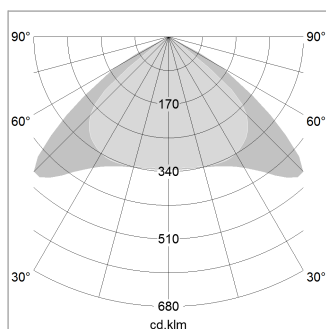

beledi XS

Article number: 70660410

LIGHT TECHNOLOGY

LED	SMD linear
Light colour	830
Luminous flux	9000 lm
System power	66.5 W
Luminaire Efficiency	135 lm/W
Reflector	Xtra WideBeam

LUMINAIRE

Weight	3.2 kg
Protection rating . class	IP 40 . I
Luminaire colour	silver

Ø (m)	E0(0°)(lx)
1.0 m	2.94 2.48 2913.0
2.0 m	5.88 4.96 728.0
3.0 m	8.82 7.44 324.0
4.0 m	11.76 9.92 182.0
5.0 m	14.70 12.40 117.0