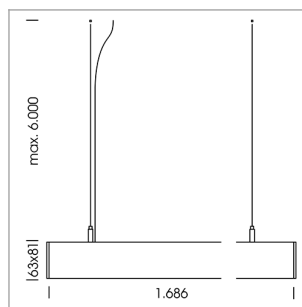

beledi XS

Article number: 70660421

LIGHT TECHNOLOGY

LED	SMD linear
Light colour	830
Luminous flux	6000 lm
System power	40.5 W
Luminaire Efficiency	148 lm/W
Reflector	Xtra WideBeam

LUMINAIRE

Weight	3.2 kg
Protection rating . class	IP 40 . I
Luminaire colour	silver

OPTIONAL

Mounting Accessories

Light band with LED, rated life of the LED L80/B50 > 50000 h, colour rendering index CRI > 80, reflector with homogeneous light distribution pattern, lens optics made of PMMA, luminaire insert sheet steel, powder-coated, silver

driver unit: 220-240 V~ / 50-60 Hz, max. 24 luminaires per circuit (B16A fuse)

Note: All data are typical values. System features may change with product improvements due to technical advances. Errors excepted.