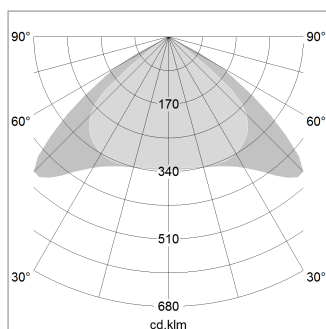

### LIGHT TECHNOLOGY

LED	SMD linear
Light colour	830
Luminous flux	6000 lm
System power	40.5 W
Luminaire Efficiency	148 lm/W
Reflector	Xtra WideBeam

### LUMINAIRE

Weight	3.2 kg
Protection rating . class	IP 40 . I
Luminaire colour	silver

1.0 m	2.94 2.48	1942.0
2.0 m	5.88 4.96	485.0
3.0 m	8.82 7.44	216.0
4.0 m	11.76 9.92	121.0
5.0 m	14.70 12.40	78.0
	Ø (m)	E0(0°)(lx)