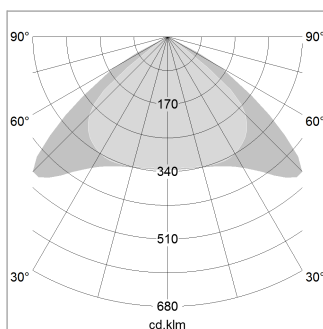

beledi XS

Article number: 70660423

LIGHT TECHNOLOGY

LED	SMD linear
Light colour	830
Luminous flux	9000 lm
System power	66.5 W
Luminaire Efficiency	135 lm/W
Reflector	Xtra WideBeam

LUMINAIRE

Weight	3.2 kg
Protection rating . class	IP 40 . I
Luminaire colour	silver

OPTIONAL

Mounting Accessories

Light band with LED, rated life of the LED L80/B50 > 50000 h, colour rendering index CRI > 80, reflector with homogeneous light distribution pattern, lens optics made of PMMA, luminaire insert sheet steel, powder-coated, silver

Length (m)	Beam Diameter (m)	Beam Area (m²)	Beam Area (ft²)
1.0 m	2.94	2.48	2913.0
2.0 m	5.88	4.96	728.0
3.0 m	8.82	7.44	324.0
4.0 m	11.76	9.92	182.0
5.0 m	14.70	12.40	117.0

Ø (m) E0(0°)(lx)