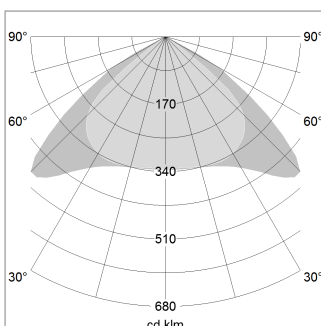

beledi XS

Article number: 70660503

LIGHT TECHNOLOGY

LED	SMD linear
Light colour	840
Luminous flux	4000 lm
System power	25.5 W
Luminaire Efficiency	157 lm/W
Reflector	Xtra WideBeam

LUMINAIRE

Weight	3.2 kg
Protection rating . class	IP 40 . I
Luminaire colour	silver

1.0 m	2.94 2.48	1295.0
2.0 m	5.88 4.96	324.0
3.0 m	8.82 7.44	144.0
4.0 m	11.76 9.92	81.0
5.0 m	14.70 12.40	52.0
	Ø (m)	E0(0°)(lx)