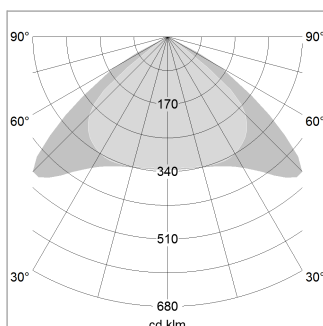

beledi XS

Article number: 70660506

LIGHT TECHNOLOGY

LED	SMD linear
Light colour	840
Luminous flux	4800 lm
System power	30 W
Luminaire Efficiency	160 lm/W
Reflector	Xtra WideBeam

LUMINAIRE

Weight	3.2 kg
Protection rating . class	IP 40 . I
Luminaire colour	silver

Height (m)	Beam Diameter (m)	Illuminance (lx)
1.0	2.94	1554.0
2.0	5.88	388.0
3.0	8.82	173.0
4.0	11.76	97.0
5.0	14.70	62.0

Ø (m) E0(0°)(lx)