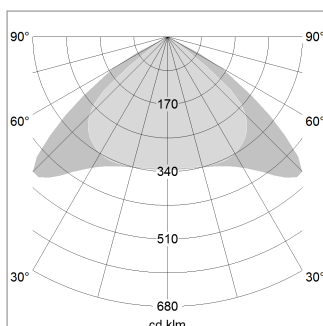

beledi XS

Article number: 70660510

LIGHT TECHNOLOGY

LED	SMD linear
Light colour	840
Luminous flux	9000 lm
System power	63 W
Luminaire Efficiency	143 lm/W
Reflector	Xtra WideBeam

LUMINAIRE

Weight	3.2 kg
Protection rating . class	IP 40 . I
Luminaire colour	silver

1.0 m	2.94 2.48	2913.0
2.0 m	5.88 4.96	728.0
3.0 m	8.82 7.44	324.0
4.0 m	11.76 9.92	182.0
5.0 m	14.70 12.40	117.0
	Ø (m)	E0(0°)(lx)