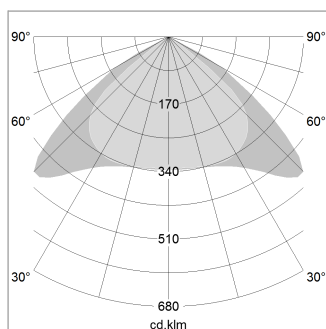

beledi XS

Article number: 70660511

LIGHT TECHNOLOGY

LED	SMD linear
Light colour	840
Luminous flux	9000 lm
System power	63 W
Luminaire Efficiency	143 lm/W
Reflector	Xtra WideBeam

LUMINAIRE

Weight	3.2 kg
Protection rating . class	IP 40 . I
Luminaire colour	silver

1.0 m	2.94 2.48	2913.0
2.0 m	5.88 4.96	728.0
3.0 m	8.82 7.44	324.0
4.0 m	11.76 9.92	182.0
5.0 m	14.70 12.40	117.0
	Ø (m)	E0(0°)(lx)