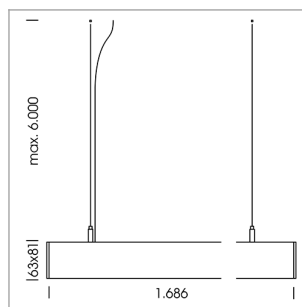

beledi XS

Article number: 70660511

LIGHT TECHNOLOGY

LED	SMD linear
Light colour	840
Luminous flux	9000 lm
System power	63 W
Luminaire Efficiency	143 lm/W
Reflector	Xtra WideBeam

LUMINAIRE

Weight	3.2 kg
Protection rating . class	IP 40 . I
Luminaire colour	silver

OPTIONAL

Mounting Accessories

Light band with LED, rated life of the LED L80/B50 > 50000 h, colour rendering index CRI > 80, reflector with homogeneous light distribution pattern, lens optics made of PMMA, luminaire insert sheet steel, powder-coated, silver

1.0 m	2.94 2.48	2913.0
2.0 m	5.88 4.96	728.0
3.0 m	8.82 7.44	324.0
4.0 m	11.76 9.92	182.0
5.0 m	14.70 12.40	117.0
	Ø (m)	E0(0°)(lx)