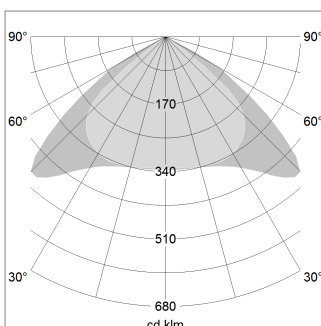

### LIGHT TECHNOLOGY

LED	SMD linear
Light colour	840
Luminous flux	3200 lm
System power	20 W
Luminaire Efficiency	160 lm/W
Reflector	Xtra WideBeam

### LUMINAIRE

Weight	3.2 kg
Protection rating . class	IP 40 . I
Luminaire colour	silver

1.0 m	2.94 2.48	1036.0
2.0 m	5.88 4.96	259.0
3.0 m	8.82 7.44	115.0
4.0 m	11.76 9.92	65.0
5.0 m	14.70 12.40	41.0
	Ø (m)	E0(0°)(lx)