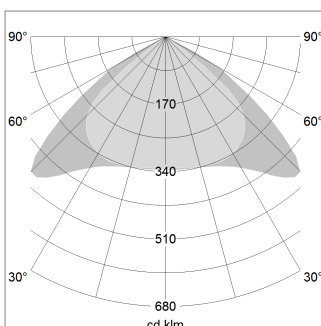

beledi XS

Article number: 70660514

LIGHT TECHNOLOGY

LED	SMD linear
Light colour	840
Luminous flux	4000 lm
System power	25.5 W
Luminaire Efficiency	157 lm/W
Reflector	Xtra WideBeam

LUMINAIRE

Weight	3.2 kg
Protection rating . class	IP 40 . I
Luminaire colour	silver

1.0 m	2.94 2.48	1295.0
2.0 m	5.88 4.96	324.0
3.0 m	8.82 7.44	144.0
4.0 m	11.76 9.92	81.0
5.0 m	14.70 12.40	52.0
Ø (m)		E0(0°)(lx)