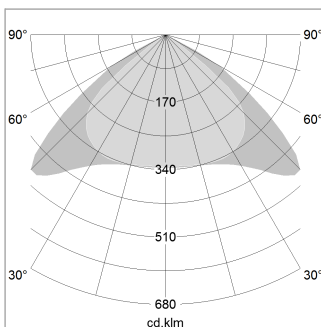

### LIGHT TECHNOLOGY

LED	SMD linear
Light colour	840
Luminous flux	6000 lm
System power	42 W
Luminaire Efficiency	143 lm/W
Reflector	Xtra WideBeam

### LUMINAIRE

Weight	3.2 kg
Protection rating . class	IP 40 . I
Luminaire colour	silver

1.0 m	2.94 2.48	1942.0
2.0 m	5.88 4.96	485.0
3.0 m	8.82 7.44	216.0
4.0 m	11.76 9.92	121.0
5.0 m	14.70 12.40	78.0
	Ø (m)	E0(0°)(lx)