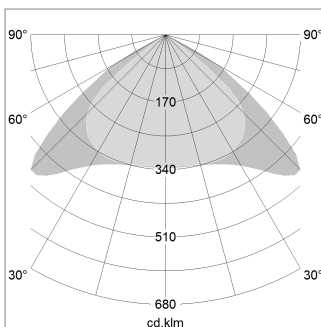

beledi XS

Article number: 70660519

LIGHT TECHNOLOGY

LED	SMD linear
Light colour	840
Luminous flux	4800 lm
System power	30 W
Luminaire Efficiency	160 lm/W
Reflector	Xtra WideBeam

LUMINAIRE

Weight	3.2 kg
Protection rating . class	IP 40 . I
Luminaire colour	silver

OPTIONAL

Mounting Accessories

Light band with LED, rated life of the LED L80/B50 > 50000 h, colour rendering index CRI > 80, reflector with homogeneous light distribution pattern, lens optics made of PMMA, luminaire insert sheet steel, powder-coated, silver

1.0 m	2.94 2.48	1554.0
2.0 m	5.88 4.96	388.0
3.0 m	8.82 7.44	173.0
4.0 m	11.76 9.92	97.0
5.0 m	14.70 12.40	62.0
	Ø (m)	E0(0°)(lx)