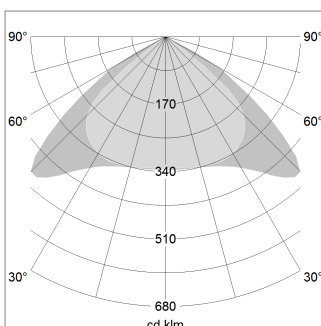

beledi XS

Article number: 70660520

LIGHT TECHNOLOGY

LED	SMD linear
Light colour	840
Luminous flux	6000 lm
System power	38.5 W
Luminaire Efficiency	156 lm/W
Reflector	Xtra WideBeam

LUMINAIRE

Weight	3.2 kg
Protection rating . class	IP 40 . I
Luminaire colour	silver

1.0 m	2.94 2.48	1942.0
2.0 m	5.88 4.96	485.0
3.0 m	8.82 7.44	216.0
4.0 m	11.76 9.92	121.0
5.0 m	14.70 12.40	78.0
Ø (m)		E0(0°)(lx)