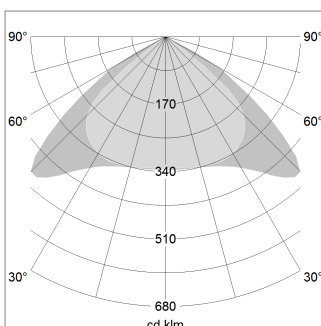

beledi XS

Article number: 70660521

LIGHT TECHNOLOGY

LED	SMD linear
Light colour	840
Luminous flux	6000 lm
System power	38.5 W
Luminaire Efficiency	156 lm/W
Reflector	Xtra WideBeam

LUMINAIRE

Weight	3.2 kg
Protection rating . class	IP 40 . I
Luminaire colour	silver

1.0 m	2.94 2.48	1942.0
2.0 m	5.88 4.96	485.0
3.0 m	8.82 7.44	216.0
4.0 m	11.76 9.92	121.0
5.0 m	14.70 12.40	78.0
	Ø (m)	E0(0°)(lx)