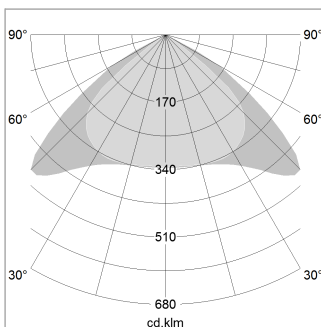

beledi XS

Article number: 70660523

LIGHT TECHNOLOGY

LED	SMD linear
Light colour	840
Luminous flux	9000 lm
System power	63 W
Luminaire Efficiency	143 lm/W
Reflector	Xtra WideBeam

LUMINAIRE

Weight	3.2 kg
Protection rating . class	IP 40 . I
Luminaire colour	silver

OPTIONAL

Mounting Accessories

Light band with LED, rated life of the LED L80/B50 > 50000 h, colour rendering index CRI > 80, reflector with homogeneous light distribution pattern, lens optics made of PMMA, luminaire insert sheet steel, powder-coated, silver

1.0 m	2.94 2.48	2913.0
2.0 m	5.88 4.96	728.0
3.0 m	8.82 7.44	324.0
4.0 m	11.76 9.92	182.0
5.0 m	14.70 12.40	117.0
	Ø (m)	E0(0°)(lx)