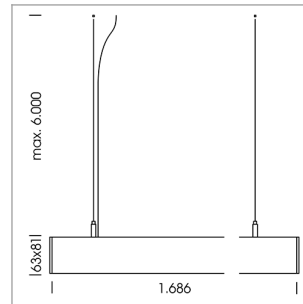

beledi XS

Article number: 70660523

LIGHT TECHNOLOGY

LED	SMD linear
Light colour	840
Luminous flux	9000 lm
System power	63 W
Luminaire Efficiency	143 lm/W
Reflector	Xtra WideBeam

LUMINAIRE

Weight	3.2 kg
Protection rating . class	IP 40 . I
Luminaire colour	silver

OPTIONAL

Mounting Accessories

Light band with LED, rated life of the LED L80/B50 > 50000 h, colour rendering index CRI > 80, reflector with homogeneous light distribution pattern, lens optics made of PMMA, luminaire insert sheet steel, powder-coated, silver

1.0 m	2.94 2.48	2913.0
2.0 m	5.88 4.96	728.0
3.0 m	8.82 7.44	324.0
4.0 m	11.76 9.92	182.0
5.0 m	14.70 12.40	117.0
	Ø (m)	E0(0°)(lx)